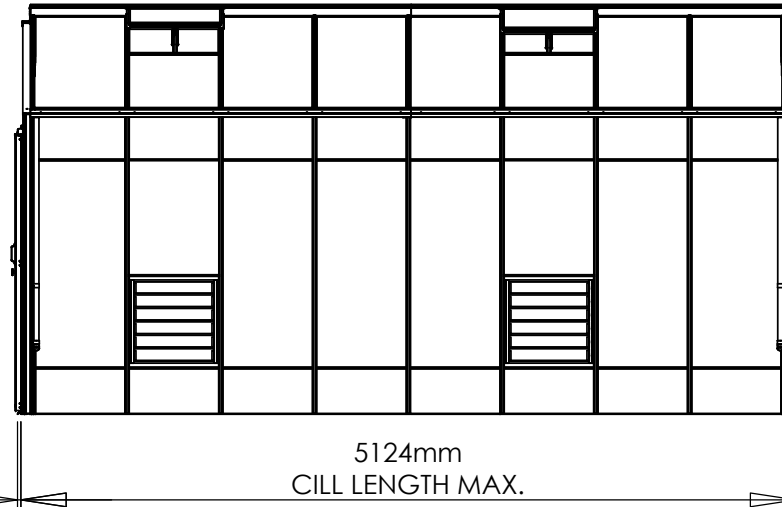

22mm
DOOR
RUNNER

0 1000mm
Scale: 1:50

8 X 16 REACH ROYALE