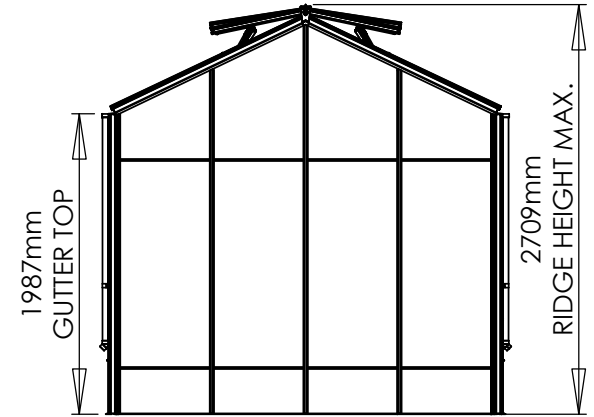

22mm
DOOR
RUNNER

0 1000mm
Scale: 1:50

8 X 16 REACH ROYALE